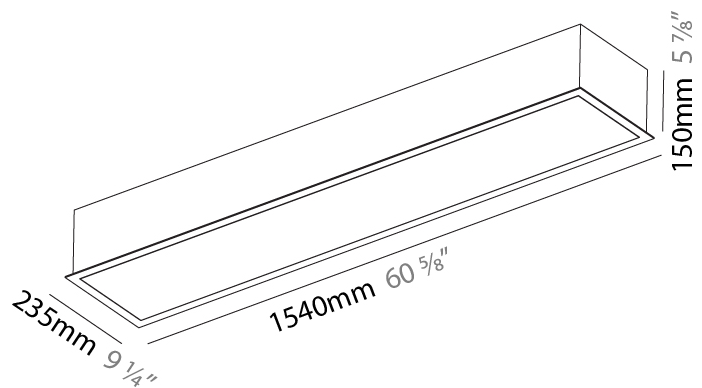

GENERAL

Series: Pi2
Subseries: Pi2 Whiteline
Brand: Prolicht
Division: Architectural
Mounting Type: Recessed
Mounting Location: Ceiling
Subcategory: Ambient

PHYSICAL

Shape: Rectangle
Length (mm): 1540
Length (in): 60 5/8
Width (mm): 235
Width (in): 9 1/4
Depth (mm): 150
Depth (in): 5 7/8
Ceiling Thickness (mm): 10 / 12.5 / 15 / 25
Ceiling Thickness (in): 3/8 or 1/2 or 9/16 or 1
Min. Recessing Depth (mm): 160
Min. Recessing Depth (in): 6 5/16
Light Distribution: Direct
Weight (kg): 9.919
Weight (lbs): 21.82
Diffuser: PMMA - Opal or Micro-Prism
Fixture Finish: SSR / BKV / CWI / CRY / HAB / UFT / ITA / RUA / FTG / MYG / LOD / PUS / FRO / FUP / KIA / POP / BLS / SPG / MEY / GOH / GUM / CHC / COM / ABZ / JAG / OBR / MOS / ROR
Fixture Material: Aluminum
Cut-out Measurements: 1525mm / 60 1/16" x 220mm / 8 11/16"

ELECTRICAL

Lamp Type: LED (Zhaga Standard)
Total Output Wattage (W): 48
Dimming: Tri-Mode (Non-Dimming and Phase Dimming (120Vac only) and 0-10V Dimming)
Driver Included: Yes
Driver Location: Integrated
Driver Type: Constant Current - Universal
Driver Class: Class 2
Input Voltage (V): 120 - 277
Constant Current (MA): 500

LED

Color Temperature (°K): 3000 / 3500 / 4000
Max. Delivered Lumen (lm): 3570 / 3842 / 3920
CRI: >80 CRI
Efficiency (%): 0.549
Lamp Life (hrs): 50000

OPTICAL

RATINGS AND CERTIFICATIONS

Certified By: Certified for North American Standards
IP rating: IP20

160mm
6 3/16"

1525mm x 220mm
60 1/16" x 8 11/16"

10 - 25mm
3/8" - 1"